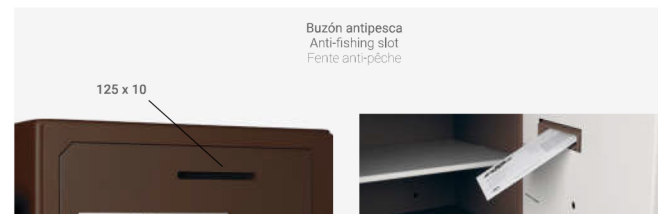

Buzón antipesca
Anti-fishing slot
Fente anti-pêche

125 x 10